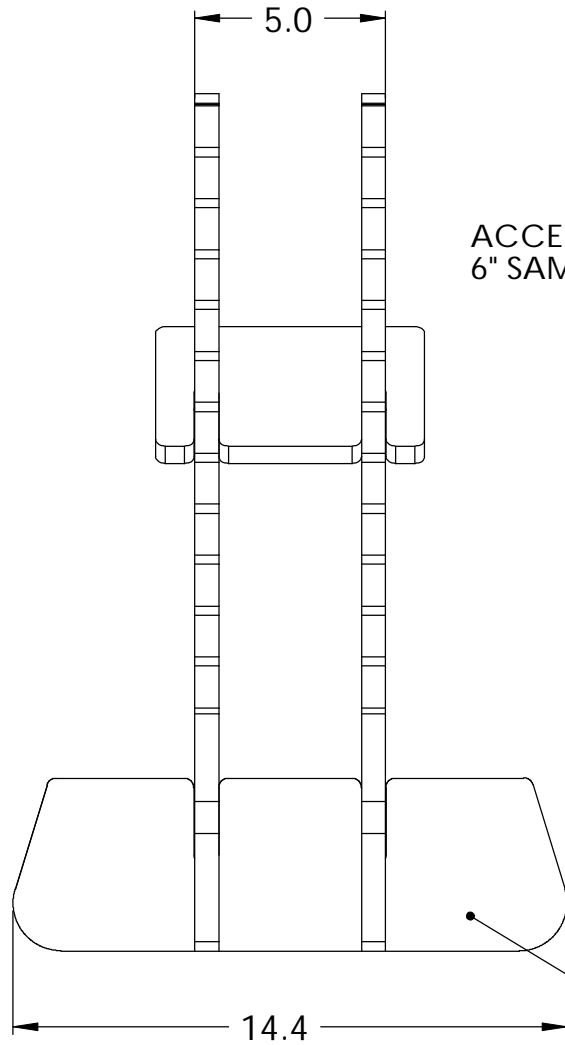

ACCEPTS
 6" SAMPLES

WIDE BASE
 CROSS BAR
 FOR STABILITY

BLACK MDF
 CONSTRUCTION