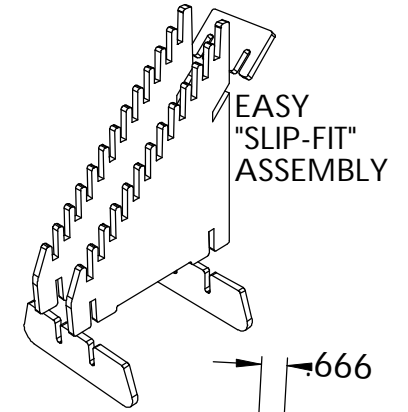

ACCEPTS
 6" SAMPLES

WIDE BASE
 CROSS BAR
 FOR STABILITY

BLACK MDF
 CONSTRUCTION