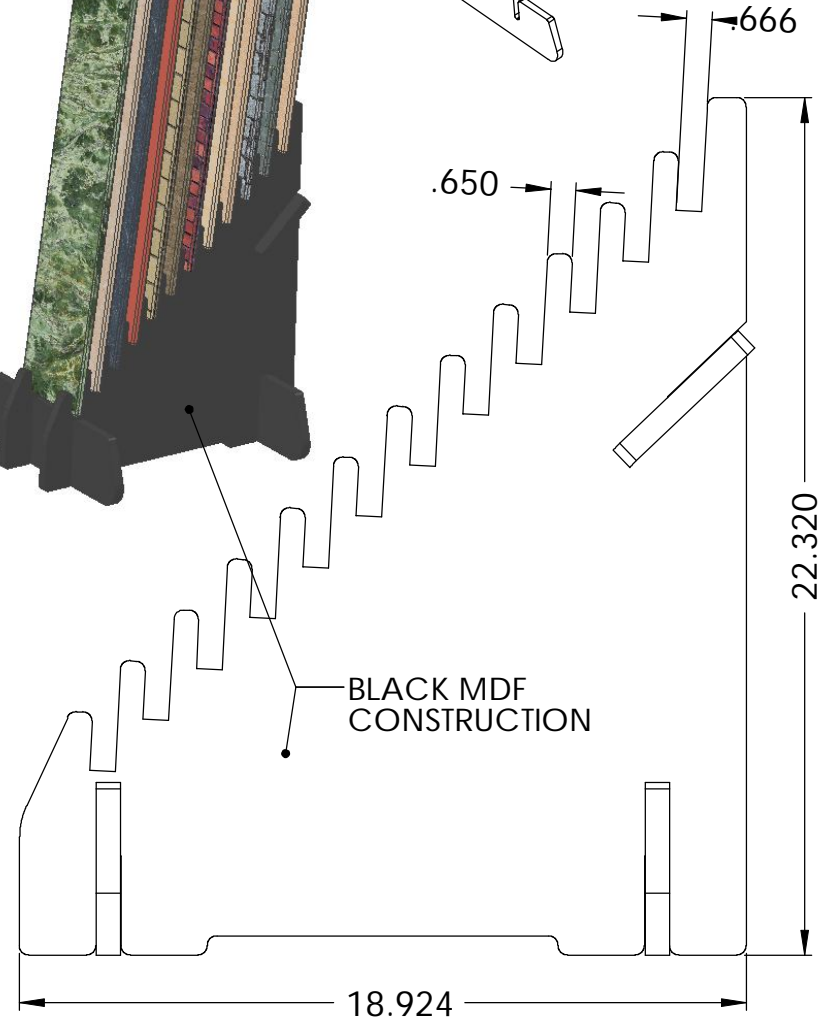

ACCEPTS
 6" SAMPLES

WIDE BASE
 CROSS BAR
 FOR STABILITY

BLACK MDF
 CONSTRUCTION